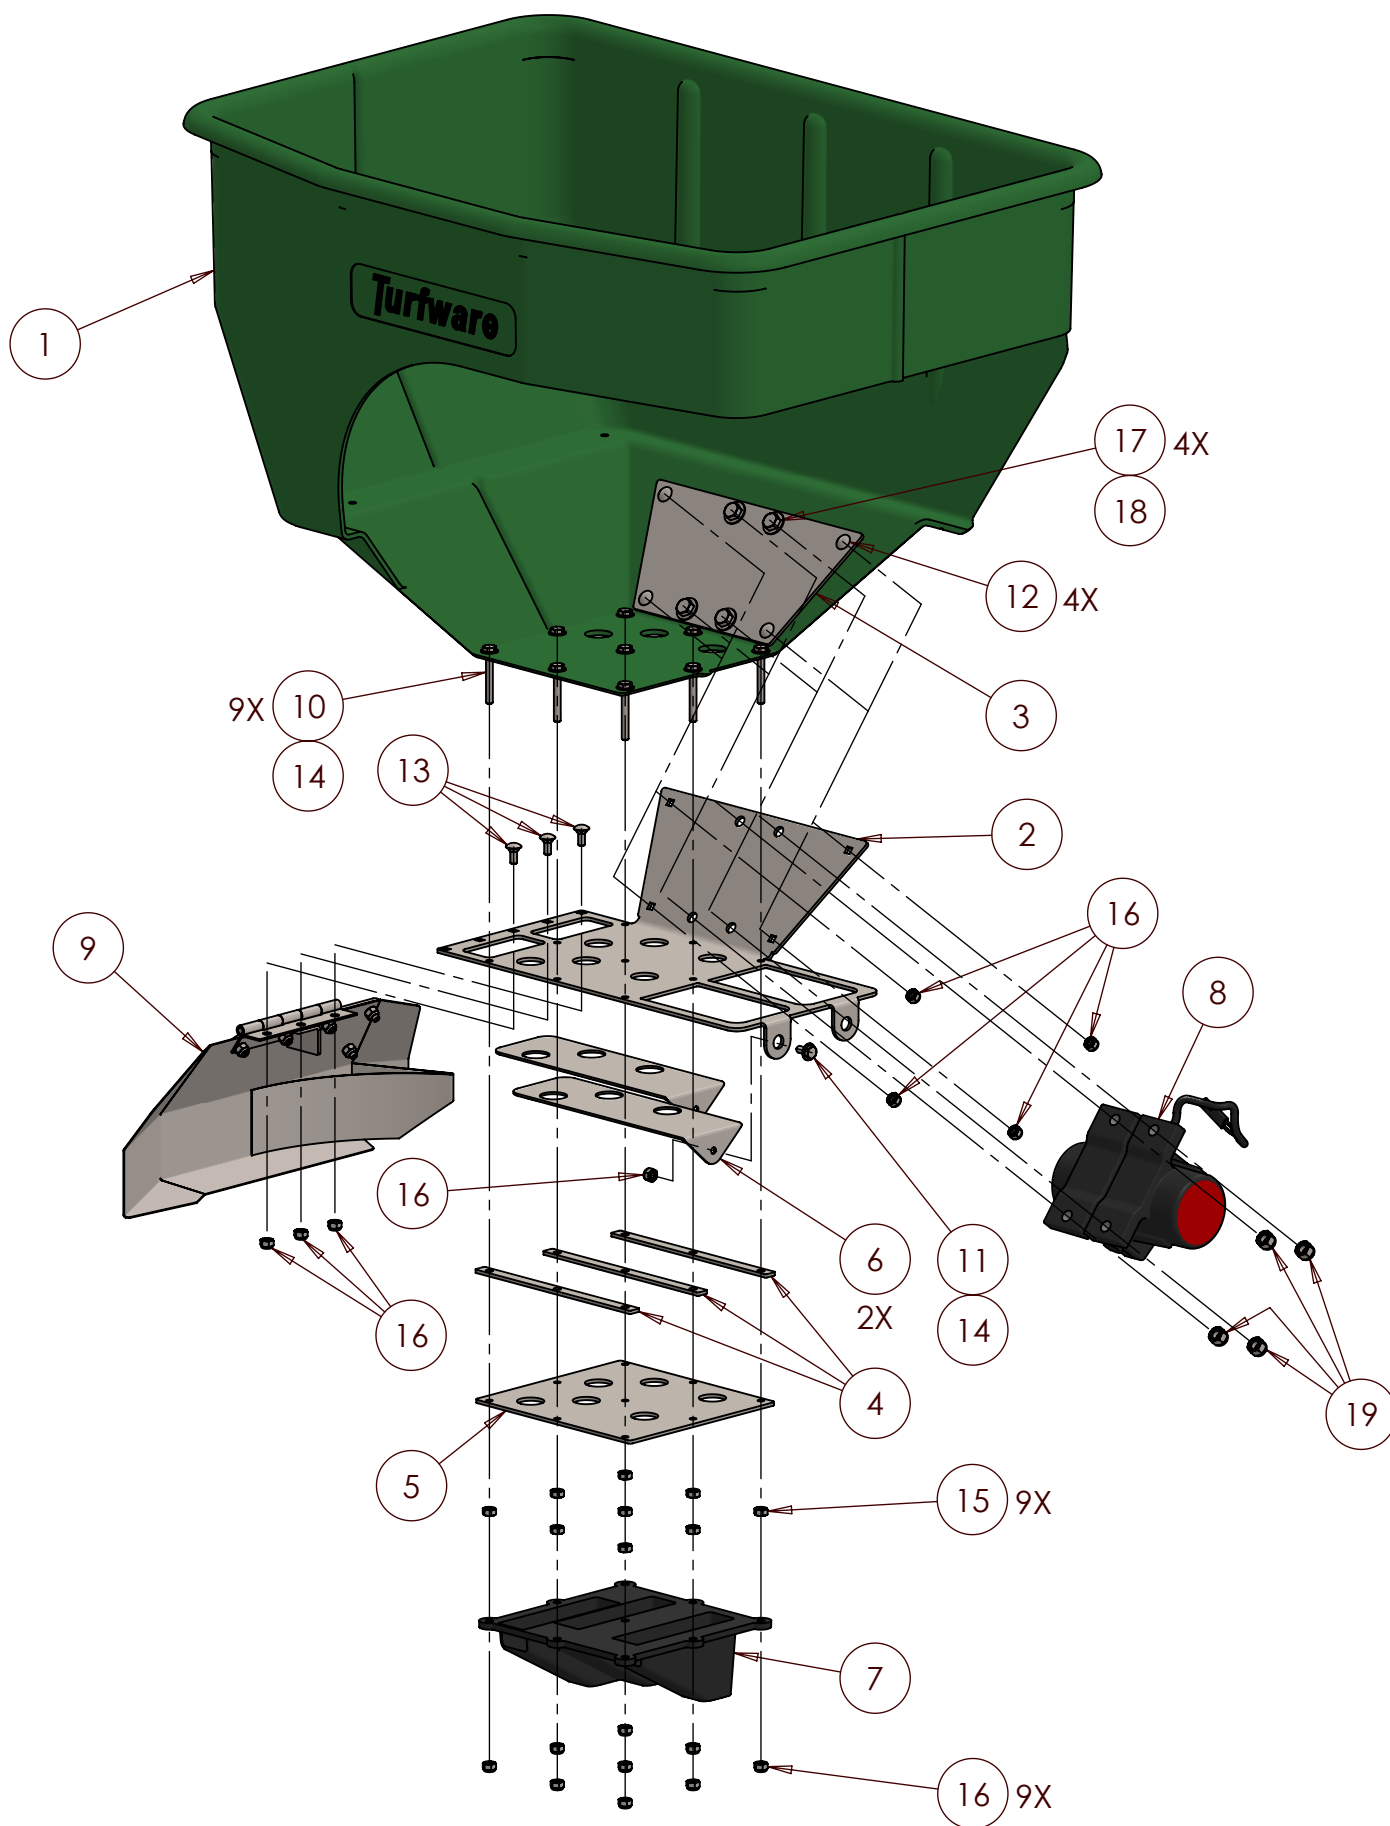

TR460 HOPPER COMPONENTS

TR460 HOPPER COMPONENTS

Hopper Assembly ... PN 3603305			
Item	Qty	Part Number	Description
1	1	3603300	Hopper, 250lb
2	1	3608651	Hopper Slide Plate
3	1	3608595	Hopper Agitator Backing Plate
4	3	3608652	Hopper Slide Spacer
5	1	3608653	Hopper Diverter Plate
6	2	3608605	Hopper Lower Slide
7	1	3603007	Hopper Granular Flow Diverter
8	1	3604019	Hopper Agitator (4 Bolt)
9	1	3608626	Deflector Shield Assembly w Hinge
10	9	3601012	Hx Cap Screw, 1/4"-20 x 2" Lg, SST
11	1	3601015	Hx Cap Screw, 1/4"-20 x 9/16" Lg, SST
12	4	3601083	Carriage Bolt, 1/4"-20 x 1" Lg, SST
13	3	3606055	Carriage Bolt, 1/4"-20 x 5/8" Lg, SST
14	10	3601011	Flat Washer, 1/4" SST
15	9	3601018	Hx Nut, 1/4"-20, SST
16	17	3601017	Lock Nut, 1/4"-20 Nylon Insert, SST
17	4	3601036	Hx Cap Screw, 3/8"-16 x 2" Lg, SST
18	4	3601028	Flat Washer, 3/8" SST
19	4	3601037	Lock Nut, 3/8"-16 Nylon Insert, SST