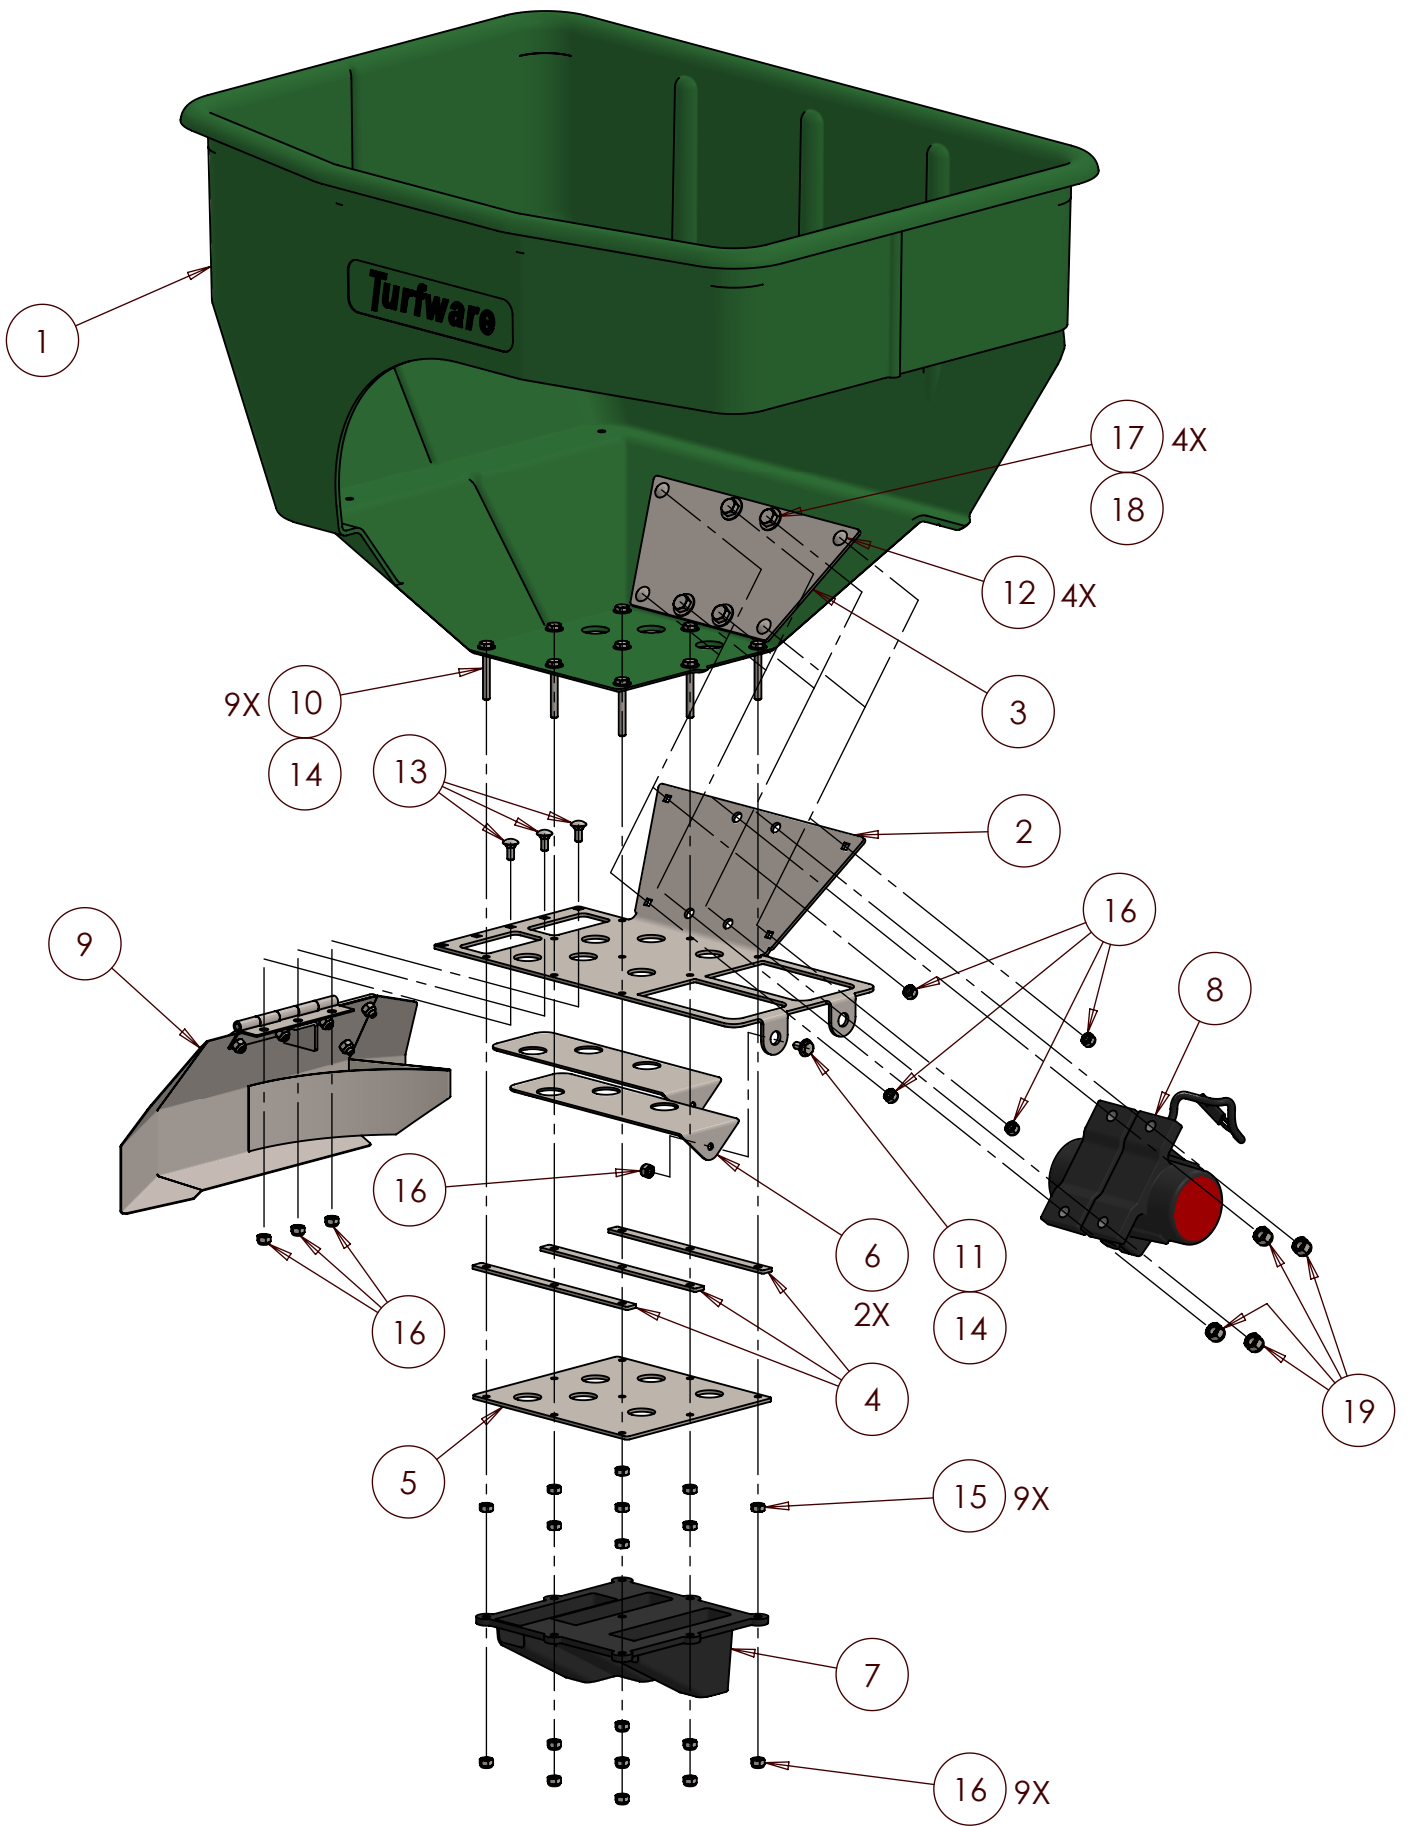

TR360 / TR460 HOPPER COMPONENTS

TR360 / TR460 HOPPER COMPONENTS

Hopper Assembly ... PN 3603305			
Item	Qty	Part Number	Description
1	1	3603300	Hopper, 250lb
2	1	3608651	Hopper Slide Plate
3	1	3608595	Hopper Agitator Backing Plate
4	3	3608652	Hopper Slide Spacer
5	1	3608653	Hopper Diverter Plate
6	2	3608605	Hopper Lower Slide
7	1	3603007	Hopper Granular Flow Diverter
8	1	3604019	Hopper Agitator (4 Bolt)
9	1	3608626	Deflector Shield Assembly w Hinge
10	9	3601012	Hx Cap Screw, 1/4"-20 x 2" Lg, SST
11	1	3601015	Hx Cap Screw, 1/4"-20 x 9/16" Lg, SST
12	4	3601083	Carriage Bolt, 1/4"-20 x 1" Lg, SST
13	3	3606055	Carriage Bolt, 1/4"-20 x 5/8" Lg, SST
14	10	3601011	Flat Washer, 1/4" SST
15	9	3601018	Hx Nut, 1/4"-20, SST
16	17	3601017	Lock Nut, 1/4"-20 Nylon Insert, SST
17	4	3601036	Hx Cap Screw, 3/8"-16 x 2" Lg, SST
18	4	3601028	Flat Washer, 3/8" SST
19	4	3601037	Lock Nut, 3/8"-16 Nylon Insert, SST