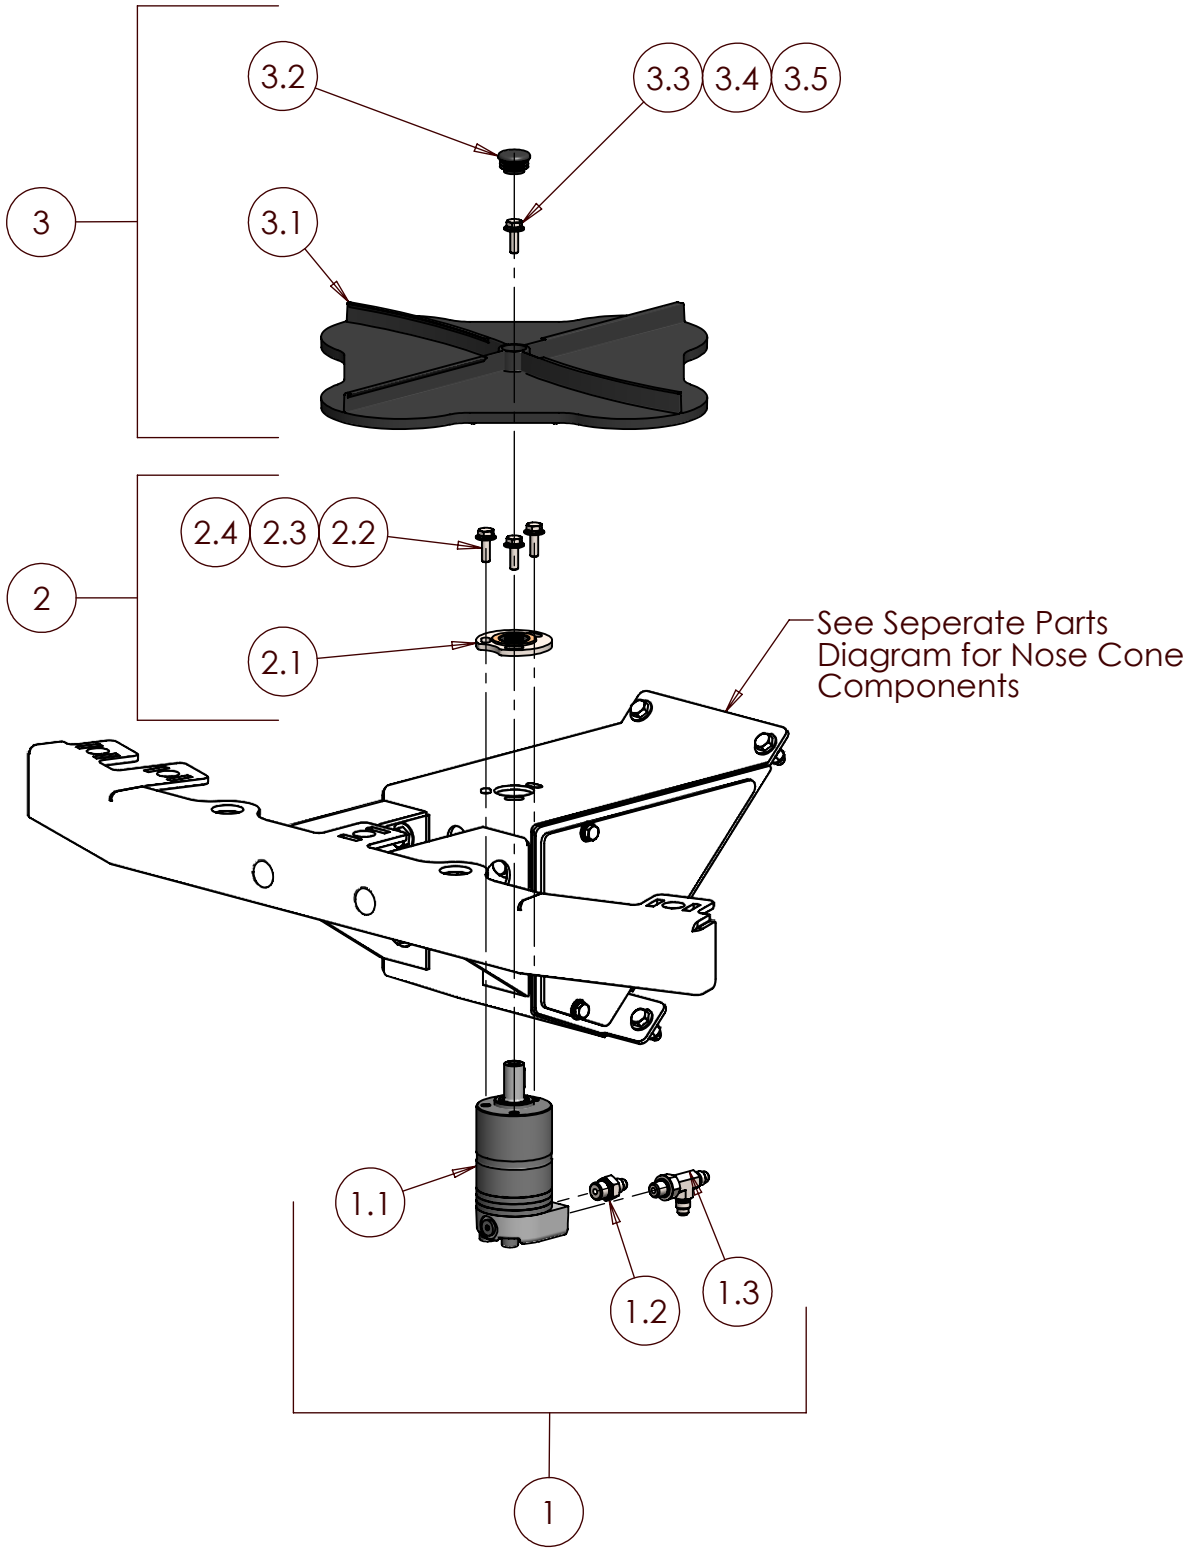

# TR360 AND TR460 IMPELLER COMPONENTS

## **TR360 AND TR460 IMPELLER COMPONENTS**

Item	Qty	Part Number	Description
1	1	3609003	Assy, Impeller Motor w/Fittings
1.1	1	3605010	Hydraulic Impeller Motor
1.2	1	3605051	Adapter, 3/8" x 1/4" Flared, SST
1.3	1	3605042	Tee, 1/4" Flared x 3/8" x 1/4" Flared, SST
2	1	3609004	Assy, Impeller Motor Seal Kit
2.1	1	3606003	Assy, Impeller Motor Seal
2.2	3	3601019	Hx Cap Screw, 1/4"-28 x 7/8" Lg, SST
2.3	3	3601010	Lock Washer, 1/4" SST
2.4	3	3601011	Flat Washer, 1/4" SST
3	1	3603008	Assy, Impeller w/Snap-In Plug & Fasteners
3.1	1	3603006	Impeller
3.2	1	3601069	Snap-In Plug, Impeller Hub
3.3	1	3601019	Hx Cap Screw, 1/4"-28 x 7/8" Lg, SST
3.4	1	3601010	Lock Washer, 1/4" SST
3.5	1	3601011	Flat Washer, 1/4" SST