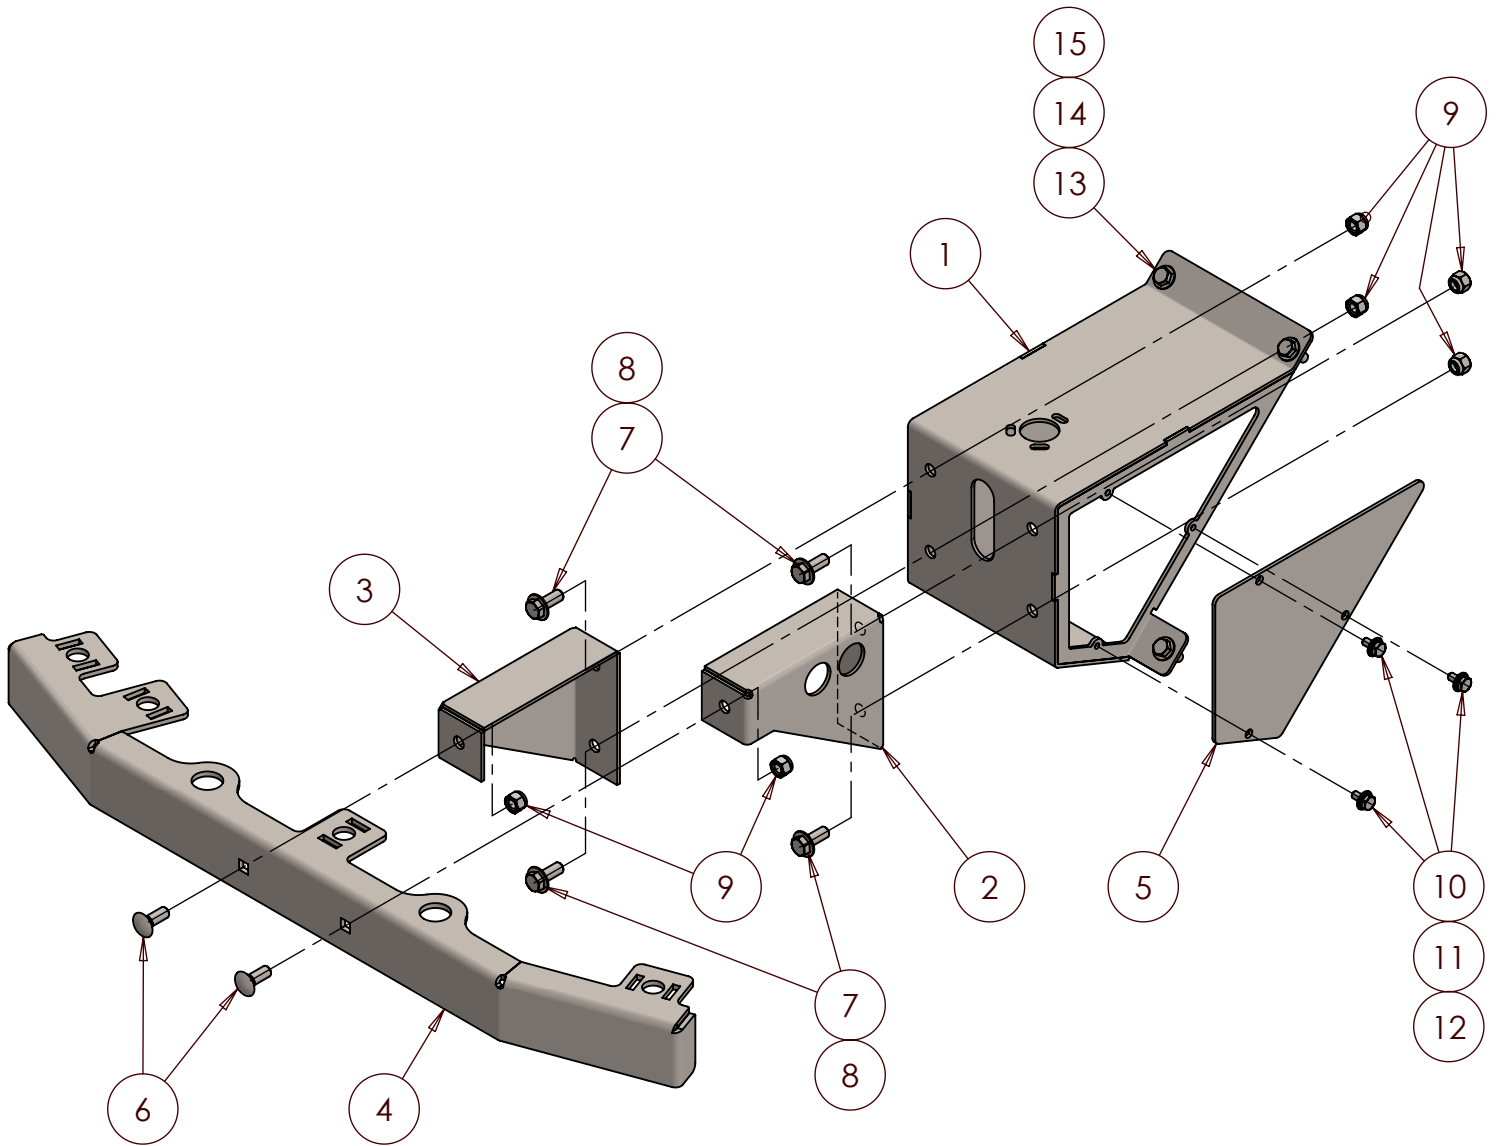

TR360 / TR460 NOSE CONE

TR360 / TR460 NOSE CONE

Nose Cone Replacement Assy w Spray Bar & Mounting Hardware TR460 ... PN 3608675

Item	Qty	Part Number	Description
1	1	3608706	Nose Cone Assembly
2	1	3608685	Spray Bar Support Bracket LH
3	1	3608690	Spray Bar Support Bracket RH
4	1	3608504	Spray Bar TR460
5	1	3608705	Nose Cone Side Cover
6	2	3601031	Carriage Bolt, 3/8"-16 x 1" Lg, SST
7	4	3601035	Hx Cap Screw, 3/8"-16 x 1" Lg, SST
8	4	3601028	Flat Washer, 3/8" SST
9	6	3601037	Lock Nut, 3/8"-16 Nylon Insert, SST
10	3	3601015	Hx Cap Screw, 1/4"-20 x 9/16" Lg, SST
11	3	3601010	Lock Washer, 1/4" SST
12	3	3601011	Flat Washer, 1/4" SST
13	4	3601023	Hx Cap Screw, 5/16"-18 x 1" Lg, SST
14	4	3601026	Flat Washer, 5/16" SST
15	4	3601027	Lock Nut, 5/16"-18 Nylon Insert, SST