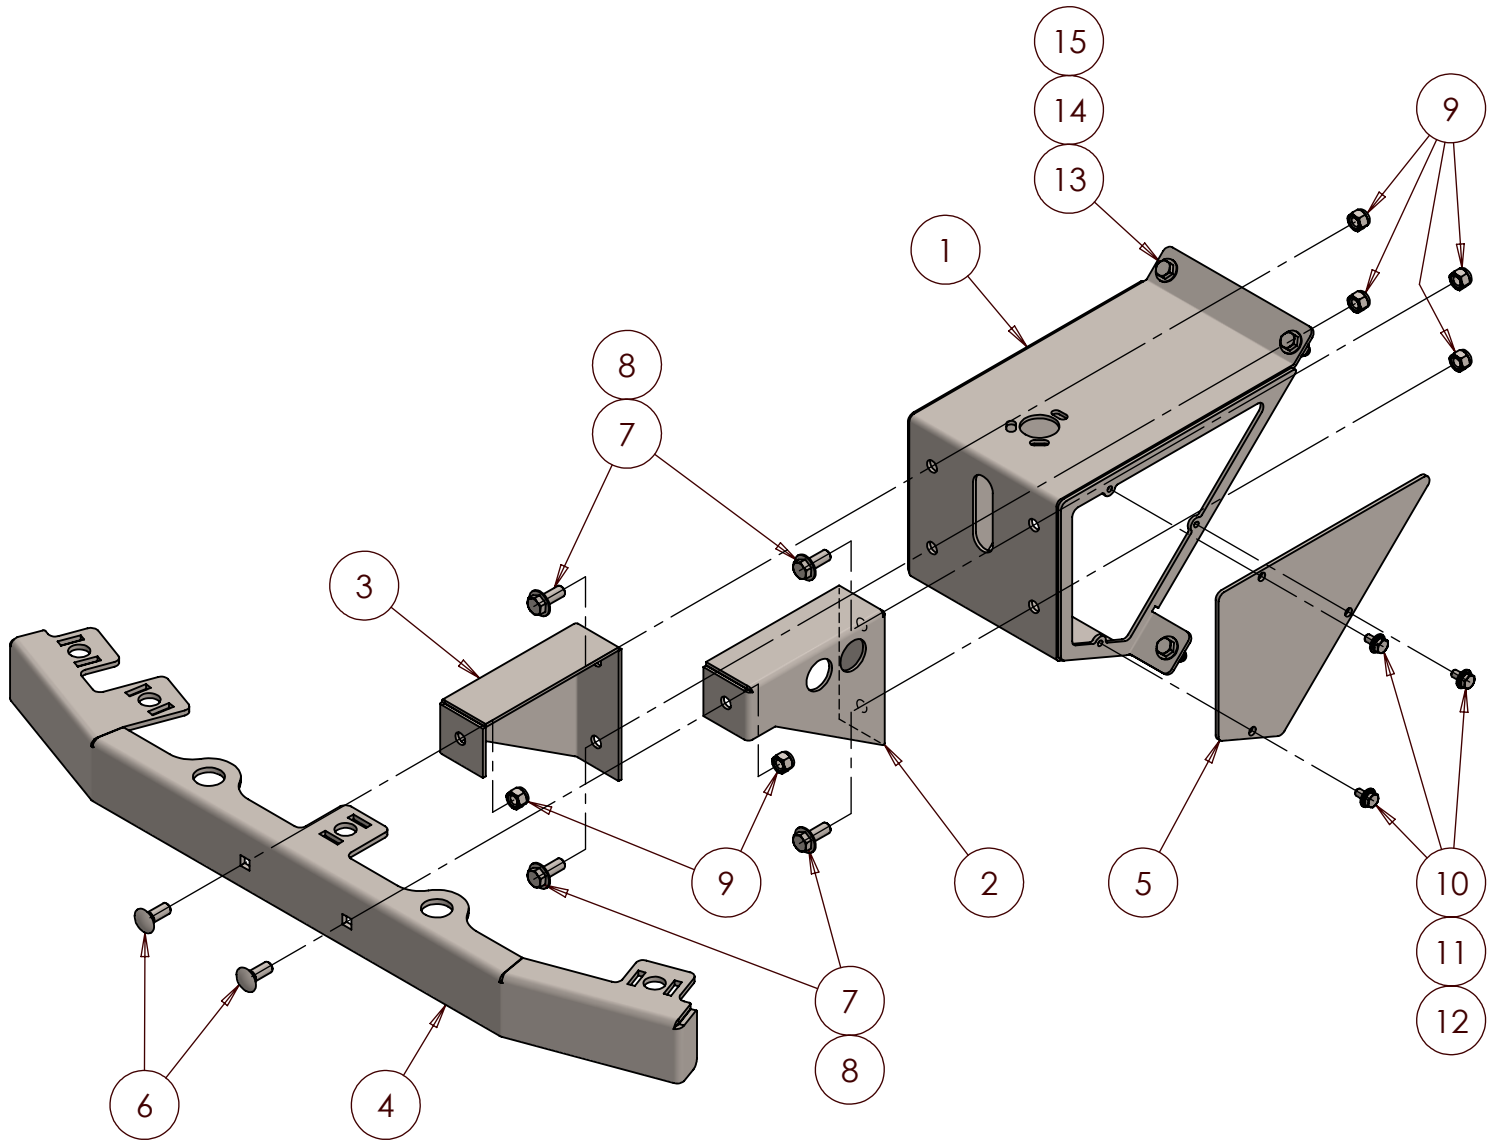

TR360 AND TR460 NOSE CONE

TR360 AND TR460 NOSE CONE

Assy, Nose Cone ... PN 3608675			
Item	Qty	Part Number	Description
1	1	3608706	Weldment, Nose Cone
2	1	3608685	Support Bracket, Spray Bar (LH)
3	1	3608690	Support Bracket, Spray Bar (RH)
4	1	3608504	Spray Bar
5	1	3608705	Nose Cone Cover Plate
6	2	3601031	Carriage Bolt, 3/8"-16 x 1" Lg, SST
7	4	3601035	Hx Cap Screw, 3/8"-16 x 1" Lg, SST
8	4	3601028	Flat Washer, 3/8" SST
9	6	3601037	Lock Nut, 3/8"-16 Nylon Insert, SST
10	3	3601015	Hx Cap Screw, 1/4"-20 x 9/16" Lg, SST
11	3	3601010	Lock Washer, 1/4" SST
12	3	3601011	Flat Washer, 1/4" SST
13	4	3601023	Hx Cap Screw, 5/16"-18 x 1" Lg, SST
14	4	3601026	Flat Washer, 5/16" SST
15	4	3601027	Lock Nut, 5/16"-18 Nylon Insert, SST